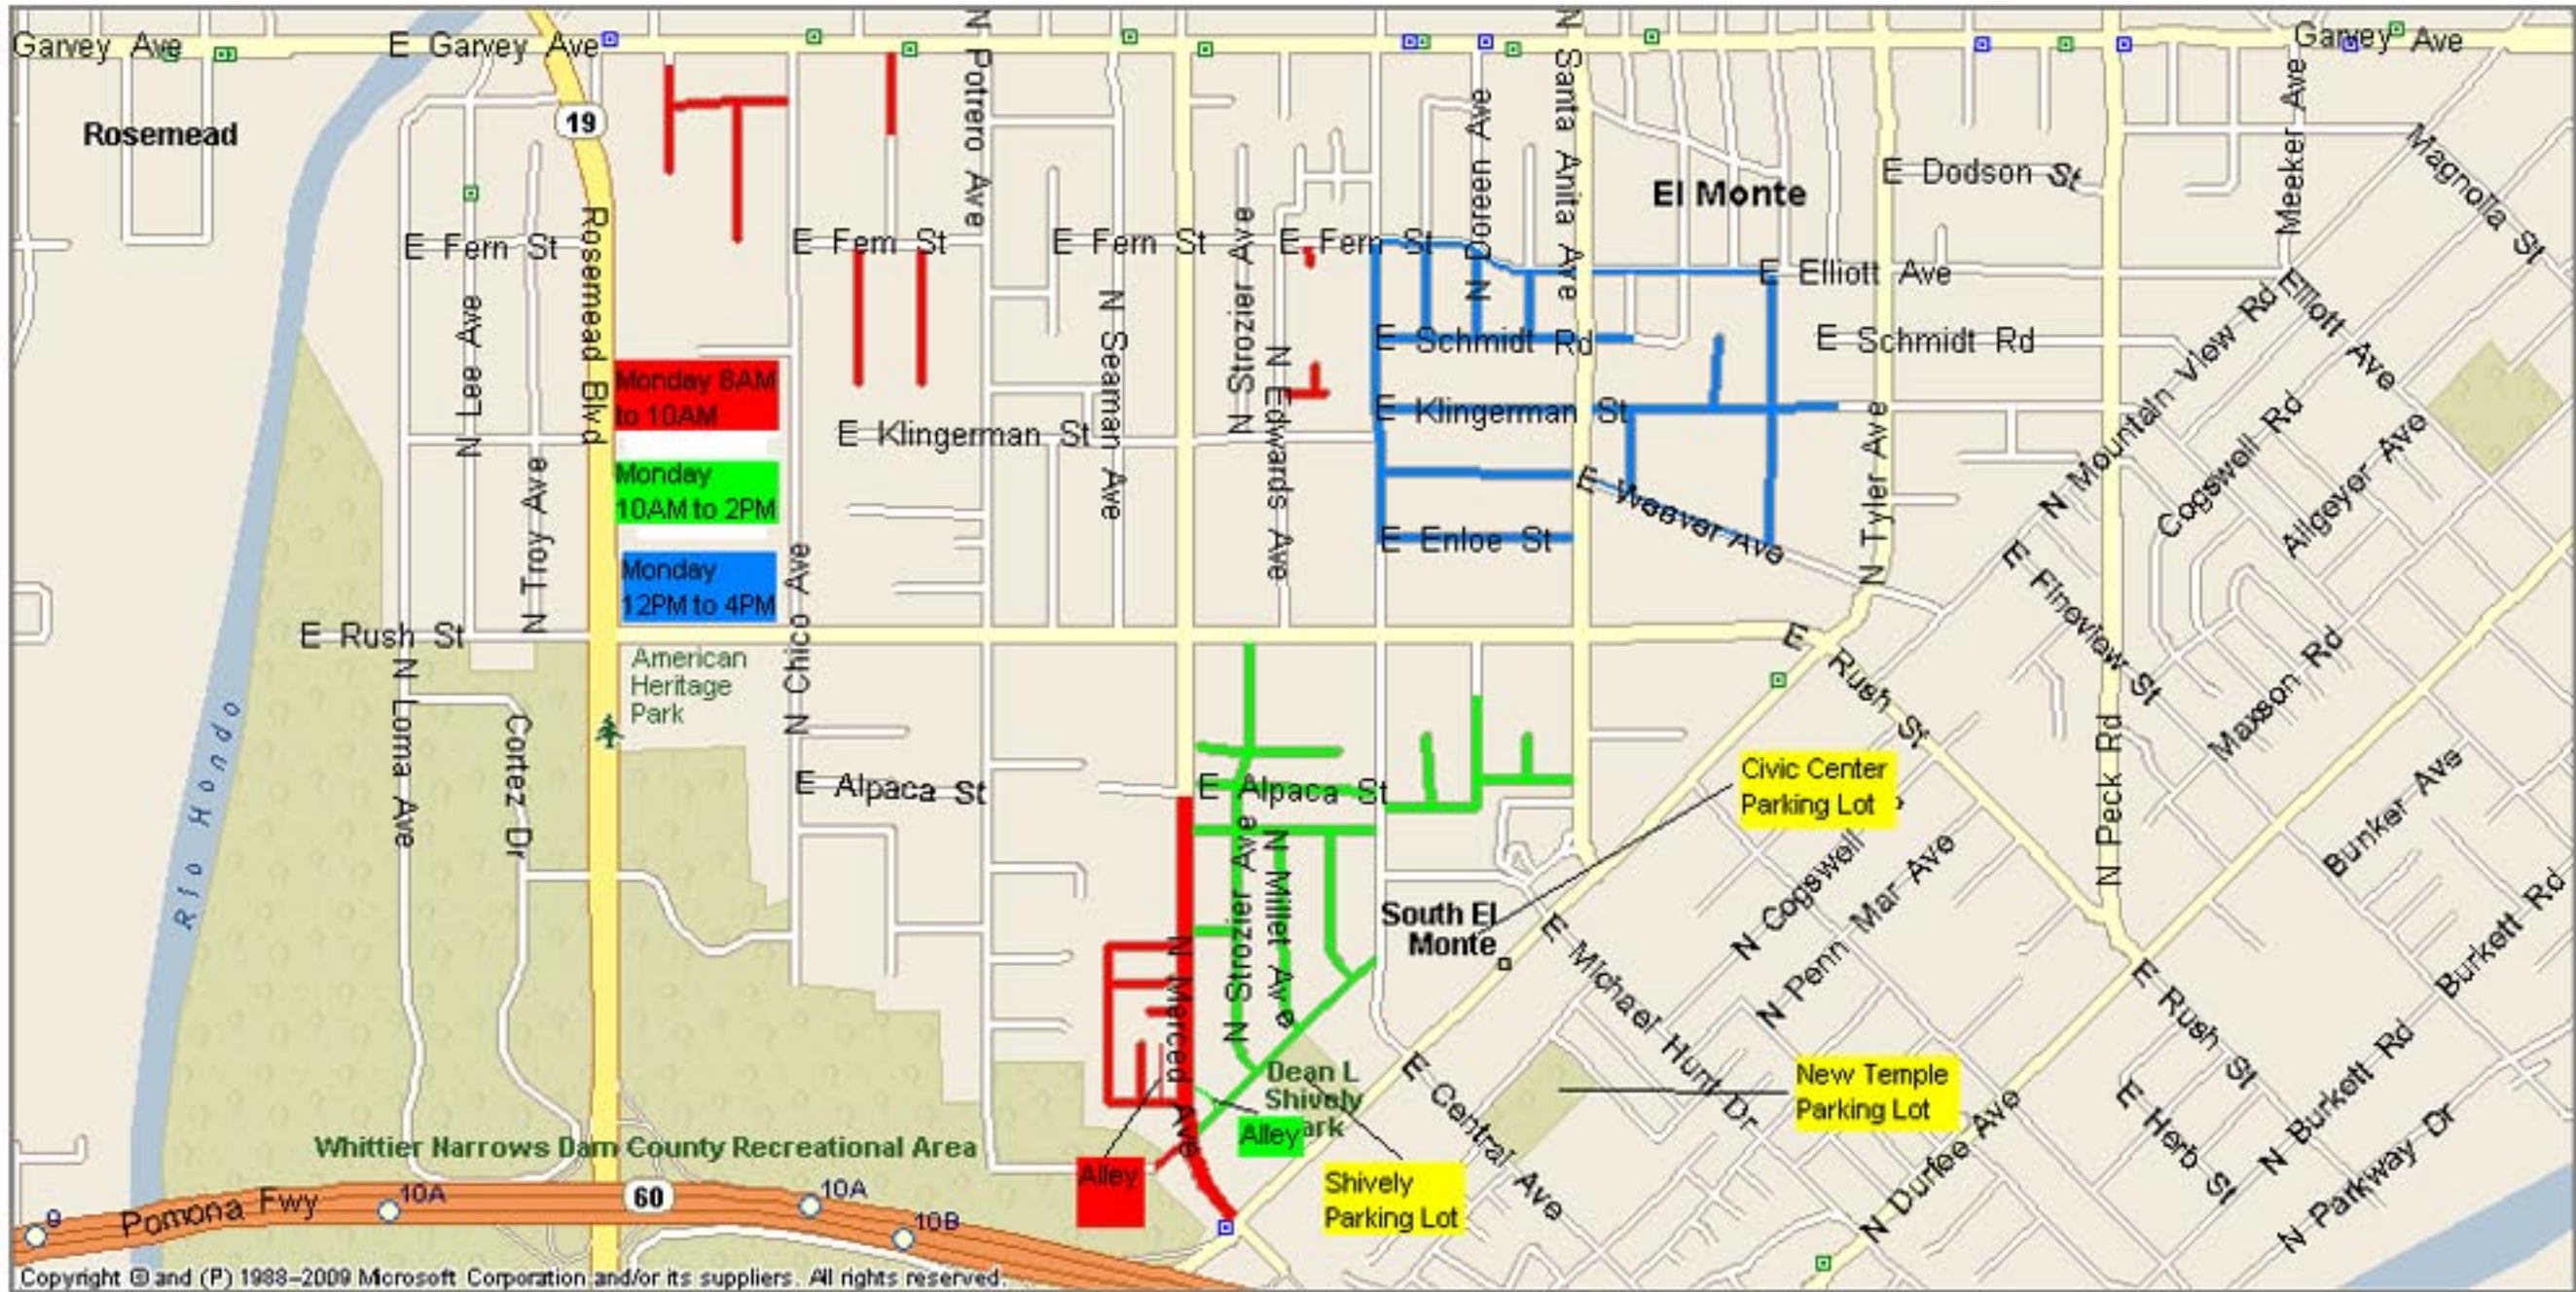

# CITY OF SOUTH EL MONTE SERVICE DAY FOR STREET SWEEPING

5 Maps, Monday-Friday

# CITY OF SOUTH EL MONTE SERVICE DAY FOR STREET SWEEPING

5 Maps, Monday-Friday

Copyright © and (P) 1988-2009 Microsoft Corporation and/or its suppliers. All rights reserved.