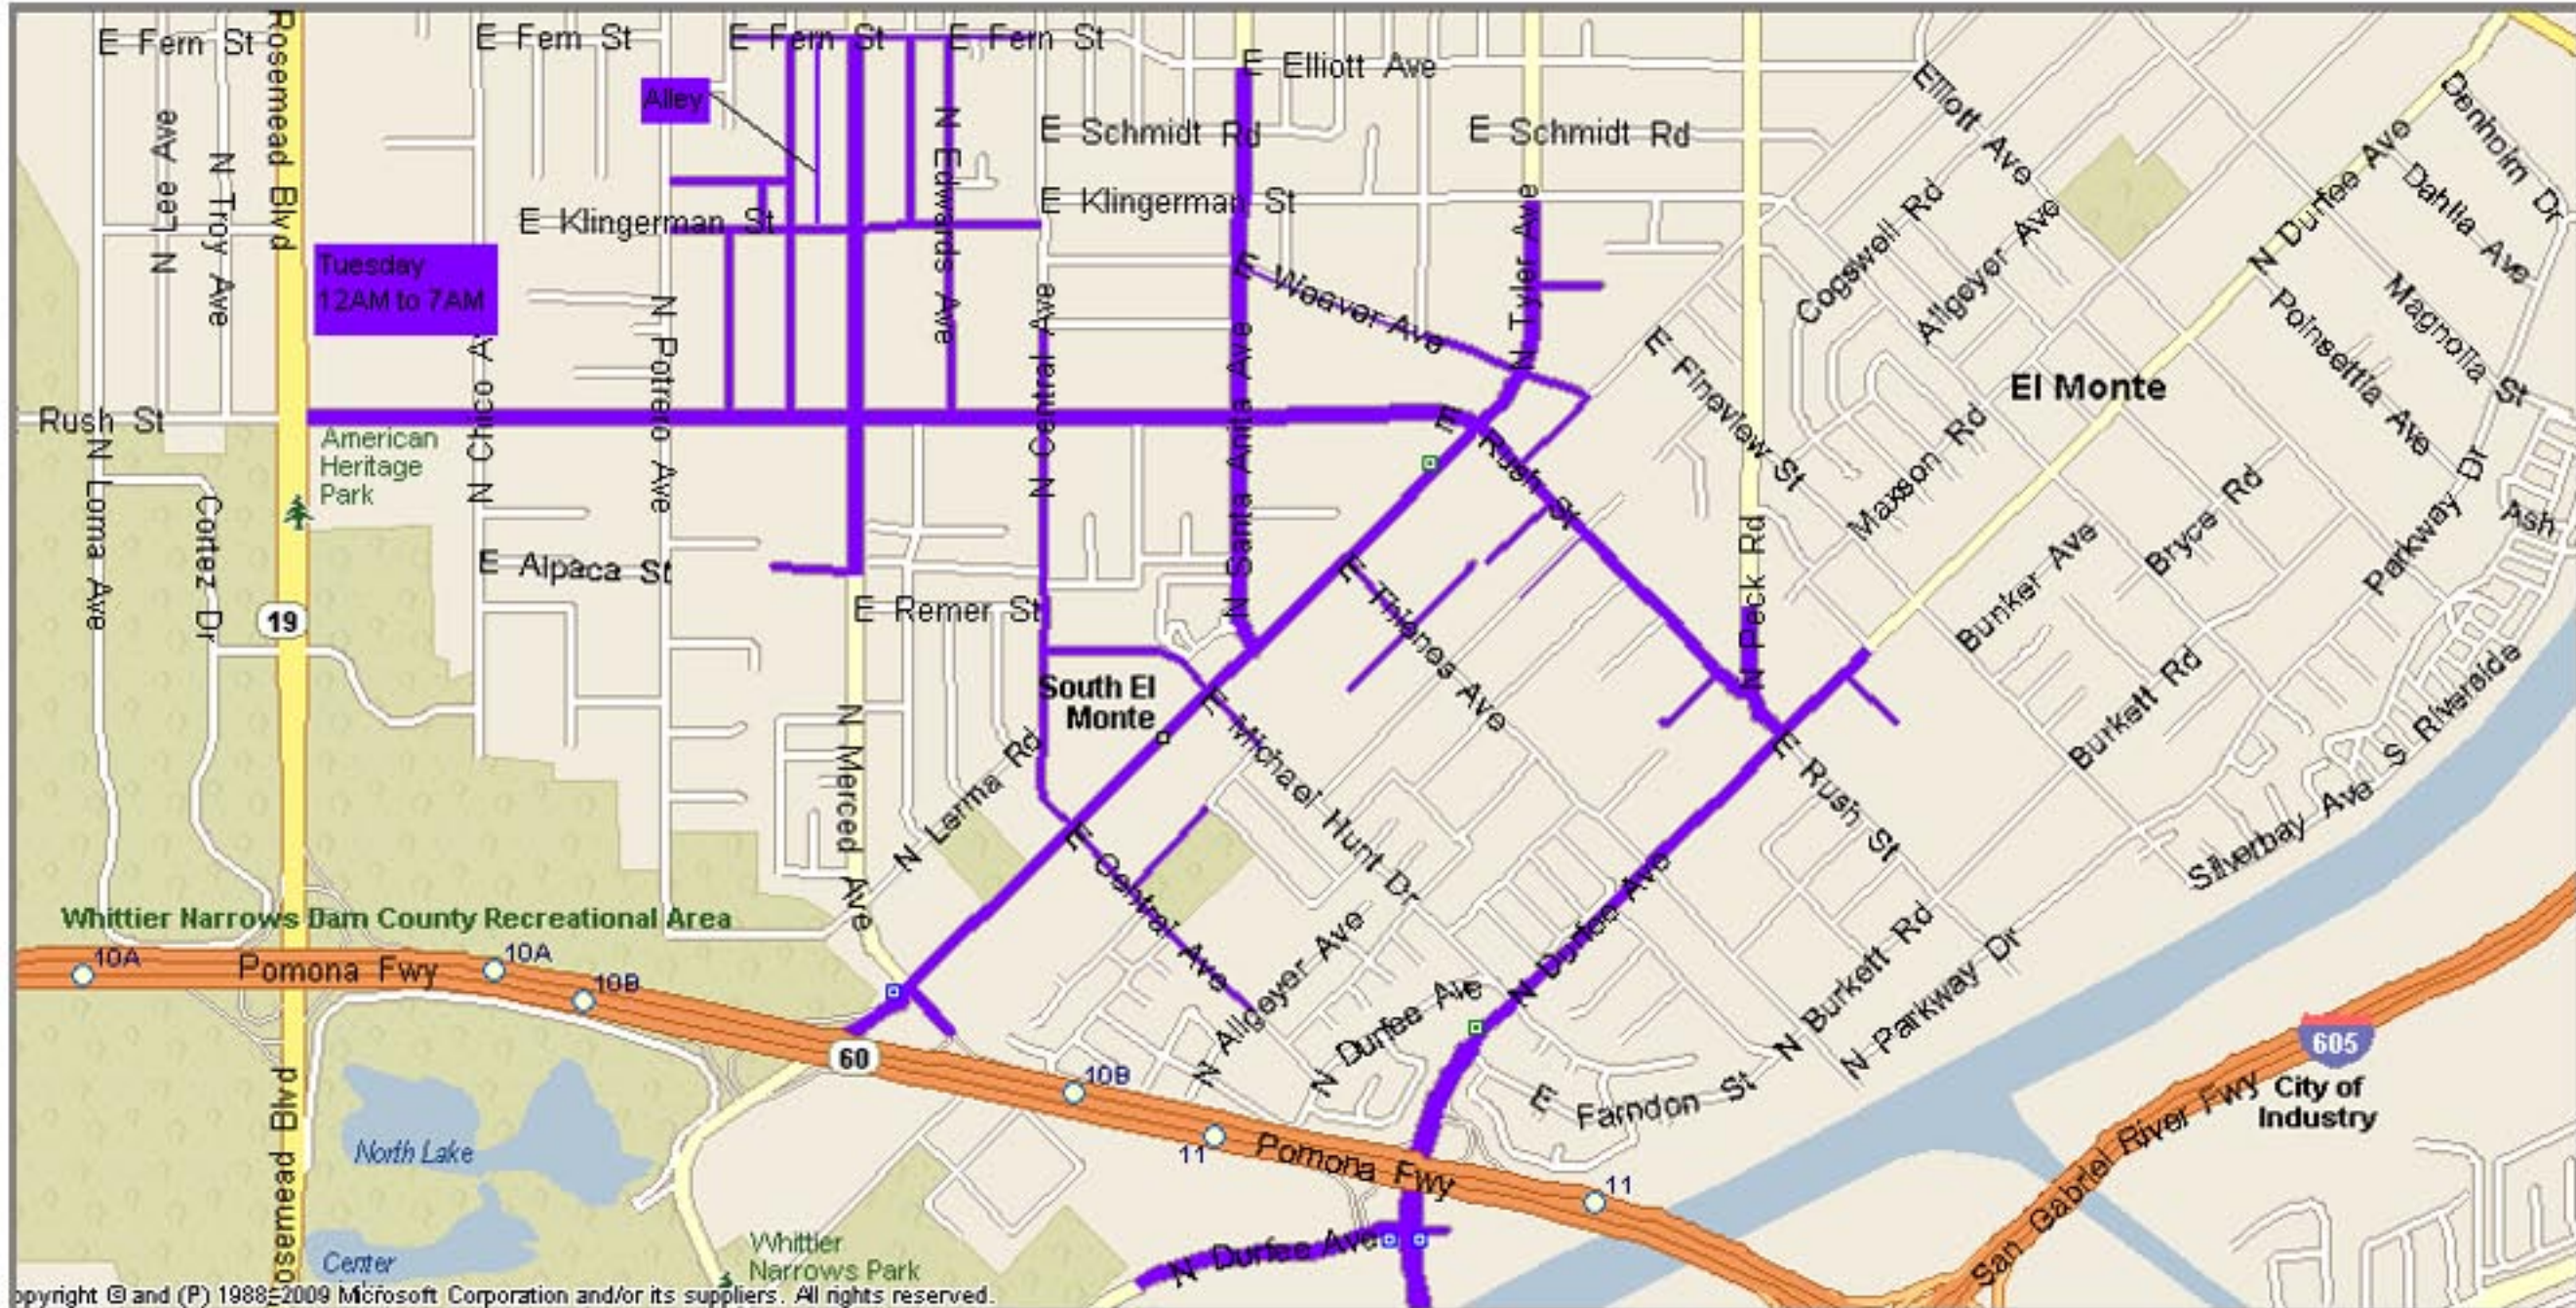

# CITY OF SOUTH EL MONTE SERVICE DAY FOR STREET SWEEPING

5 Maps, Monday-Friday

# CITY OF SOUTH EL MONTE SERVICE DAY FOR STREET SWEEPING

5 Maps, Monday-Friday

Copyright © and (P) 1988-2009 Microsoft Corporation and/or its suppliers. All rights reserved.