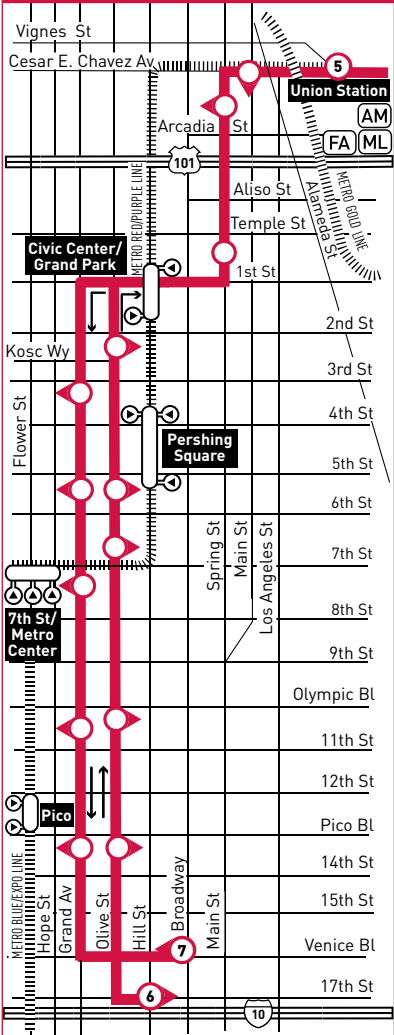

INSET 1 - DOWNTOWN LOS ANGELES ▲ N

LEGEND

- Line 770 Route
- Metro Rail
- Rapid Stop Timepoint
- Rapid Stop Timepoint Single Direction Only
- Rapid Stop
- Rapid Stop Single Direction Only
- Metro Rail/Busway Station
- Transit Center
- Map Notes
- Connecting Line
- Rapid Connecting Line
- Amtrak
- Metrolink
- FlyAway
- EL East LA Shuttle (El Sol)
- FT Foothill Transit
- LD LADOT DASH
- M Montebello Bus Lines
- MP Monterey Park Spirit Bus
- N Norwalk Transit

MAP NOTES

- 1 El Monte Station**
Upper Level: Metro 910 Silver Line, 950X Silver Line Express; F481, F486, F488, F492, F494, Silver Streak; Greyhound
Lower Level: Metro 70, 76, 176, 267, 268, 487, 577, 770; F178, F190, F194, F269, F270, F282; N7; Rosemead Explorer Community Connection
- 2 ELAC Transit Center**
Metro: 68, 106; M10; MP1, MP5
Street: Metro 68, 260, 762, 770; MP2; El Sol Shuttle
- 3 Indiana Gold Line Station**
Metro: 30, 106, 254, 665;
DASH: Boyle Heights/East LA/Salazar Park; El Sol
- 4 White Memorial Hospital**